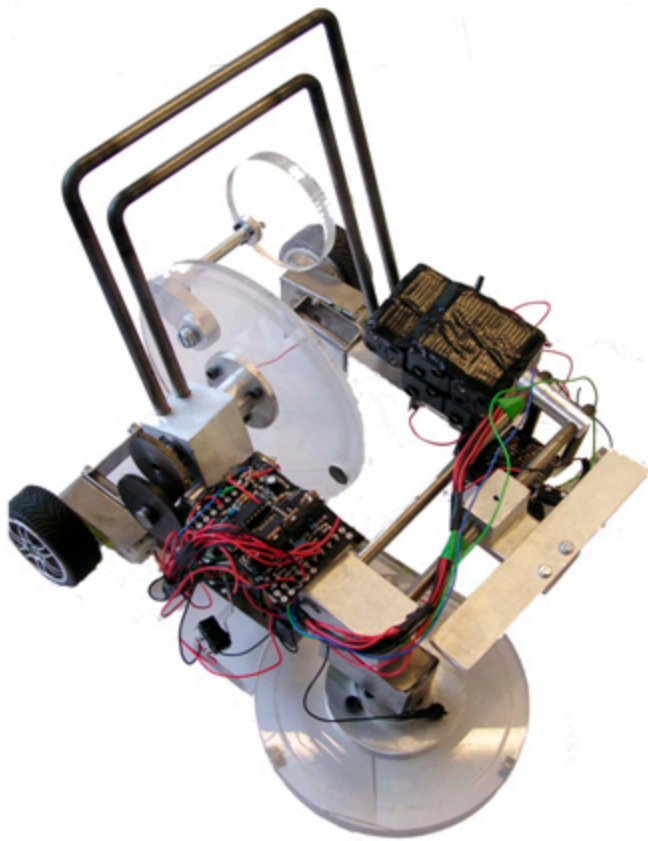

The Double Deckers

Defence Robot:

- Senses skittles in front of it
- Draws skittles in and flips them back up onto their feet
- Dimensions (mm): 310 (l) 270 (w) 480 (h)
- Cost: € 230

Attacking Robot:

- Senses the moveable bridge
- knocks down skittles with a moving arm
- Dimensions (mm): 220 (l)*220 (w)*480 (h)
- Cost: € 20,00