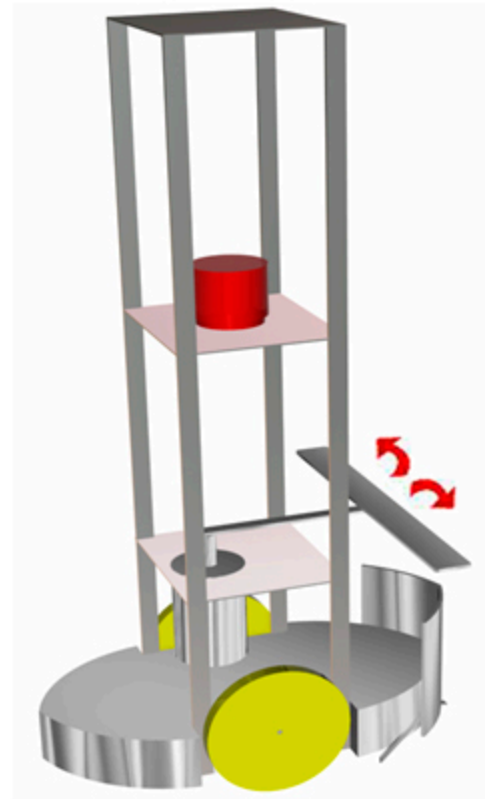

The Double Deckers

Defence Robot:

- Senses skittles in front of it
- Draws skittles in and flips them back up onto their feet
- Dimensions (mm): 310 (l) 270 (w) 480 (h)
- Cost: € 230

Attacking Robot:

- Senses the moveable bridge
- knocks down skittles with a moving arm
- Dimensions (mm): 220 (l)*220 (w)*480 (h)
- Cost: € 20,00